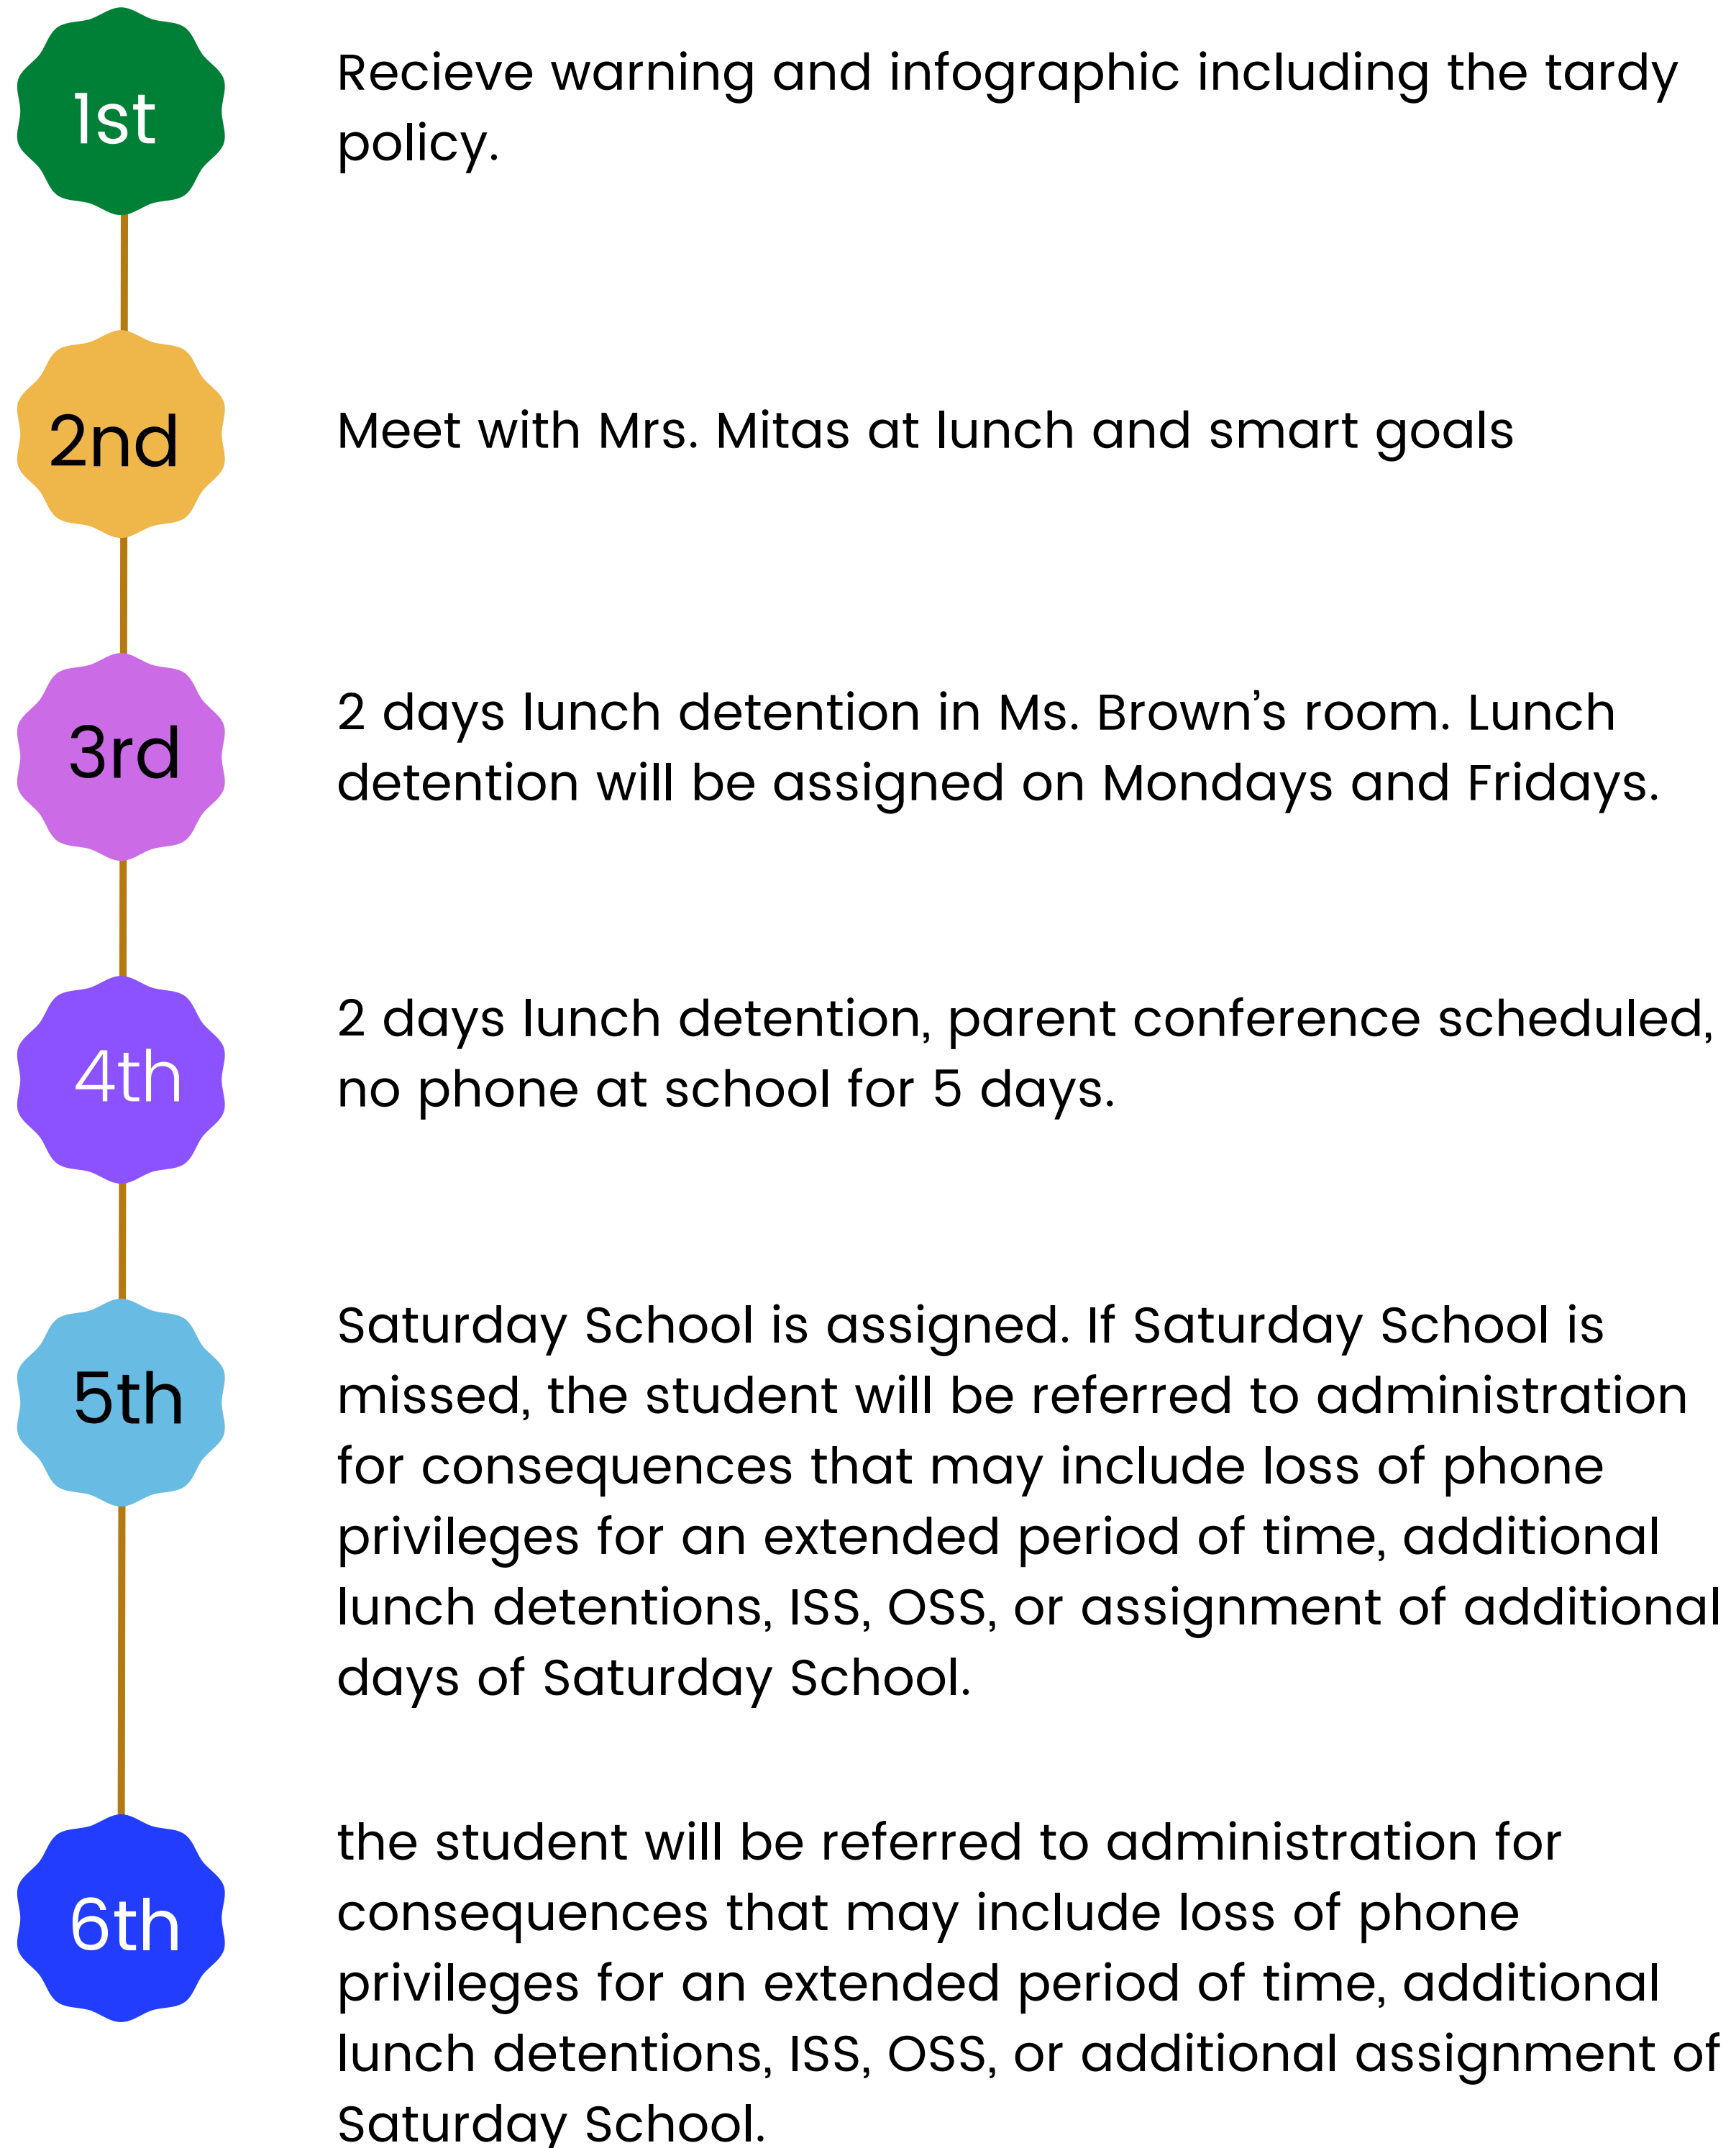

# LCCA Tardy Procedures

\*Student tardy totals reset to 0 at the beginning of each term. However, consequences not resolved in the previous term will carry over.